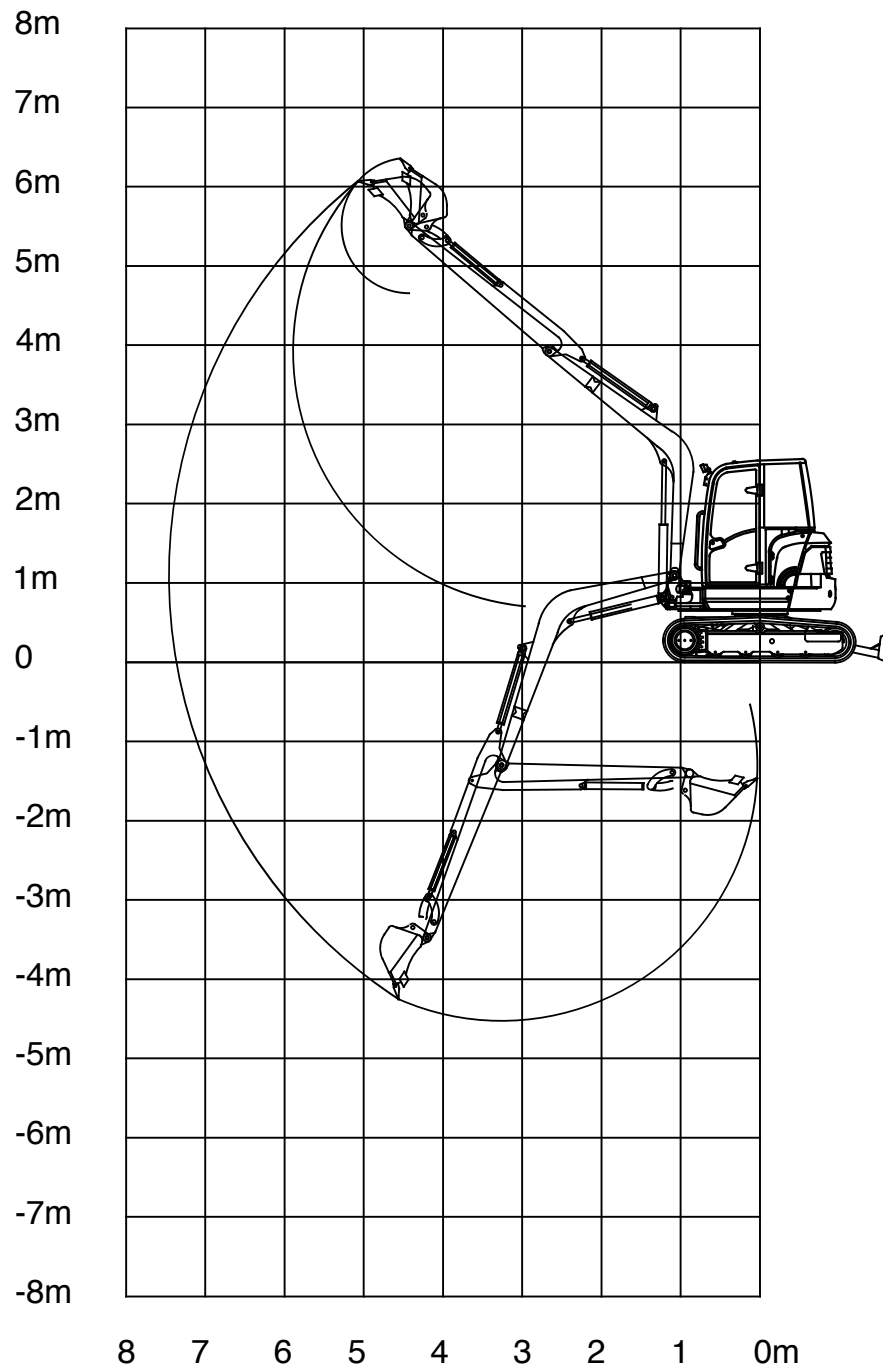

Excavator working radius

...reaching out

CASE CX50 long reach excavator

max outreach 7.2 m

max dig height 6.9 m

max dig depth 4.7 m

Working range subject to bucket used and type of application. For further information visit our website