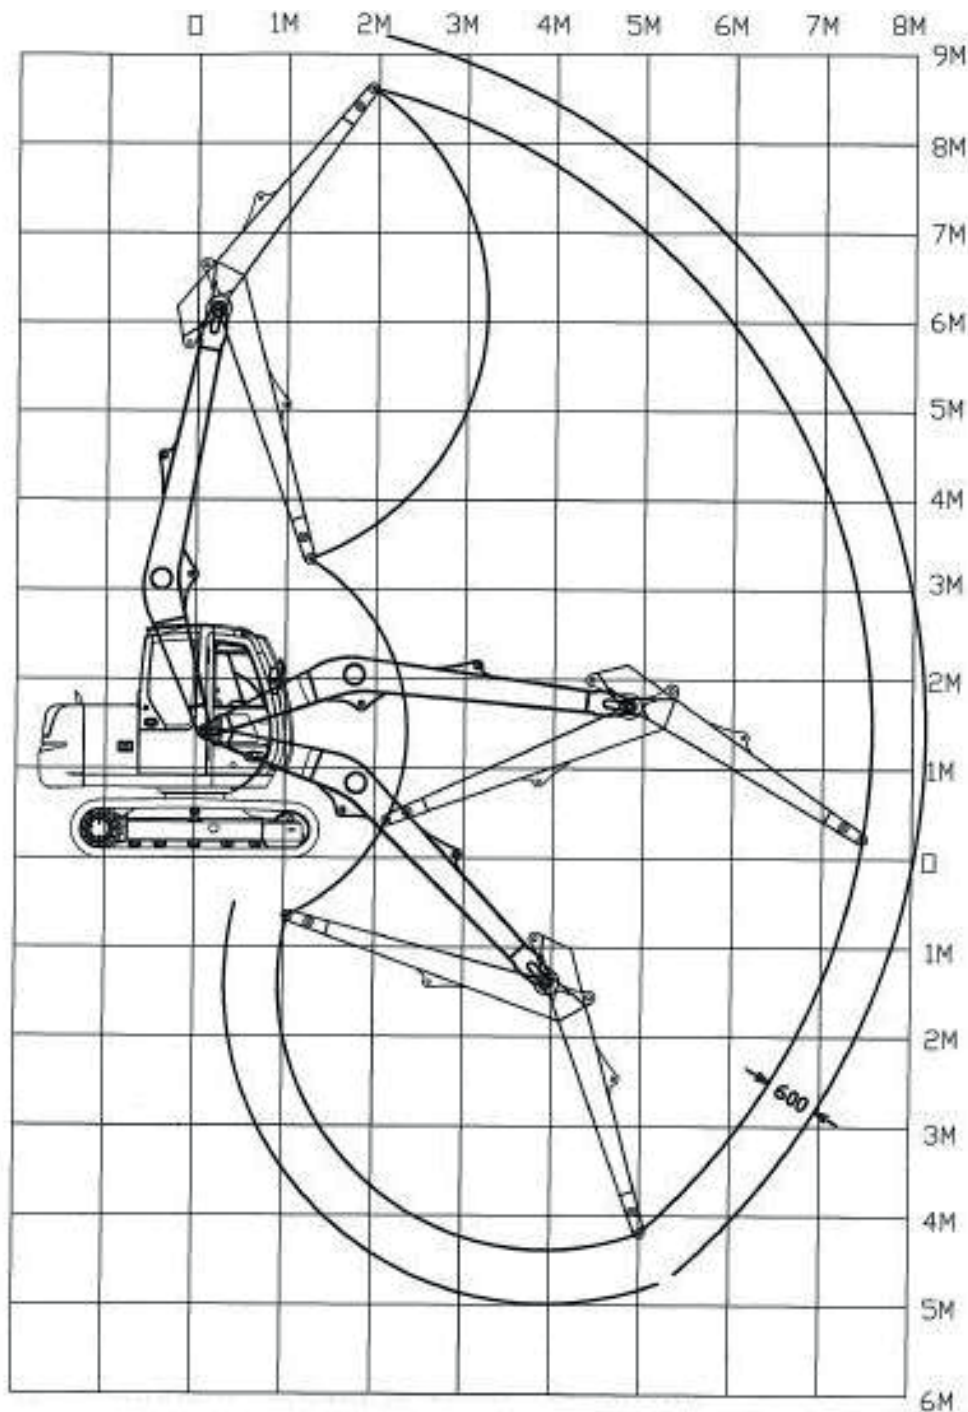

Excavator working radius

...reaching out

Hitachi EX60-5 long reach excavator

max outreach 8.0 m

max dig height 8.6 m

max dig depth 5.5 m

Working range subject to bucket used and type of application. For further information visit our website