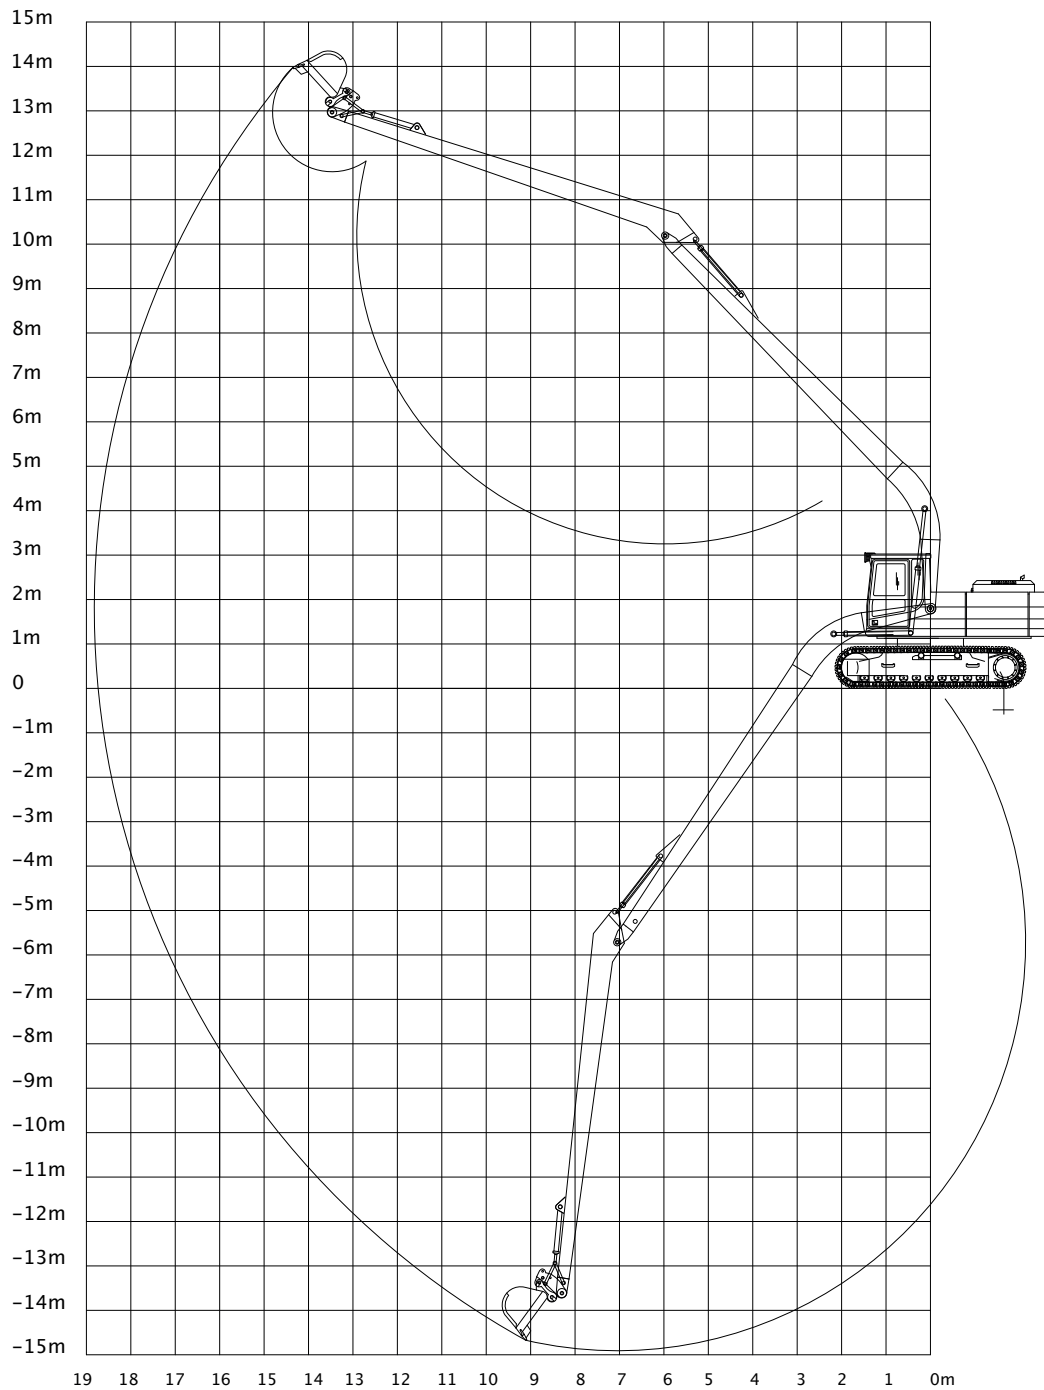

Excavator working radius

...reaching out

CASE CX250 long reach excavator

max outreach 18.5 m

max dig height 14 m

max dig depth 14.6 m

Working range subject to bucket used and type of application. For further information visit our website