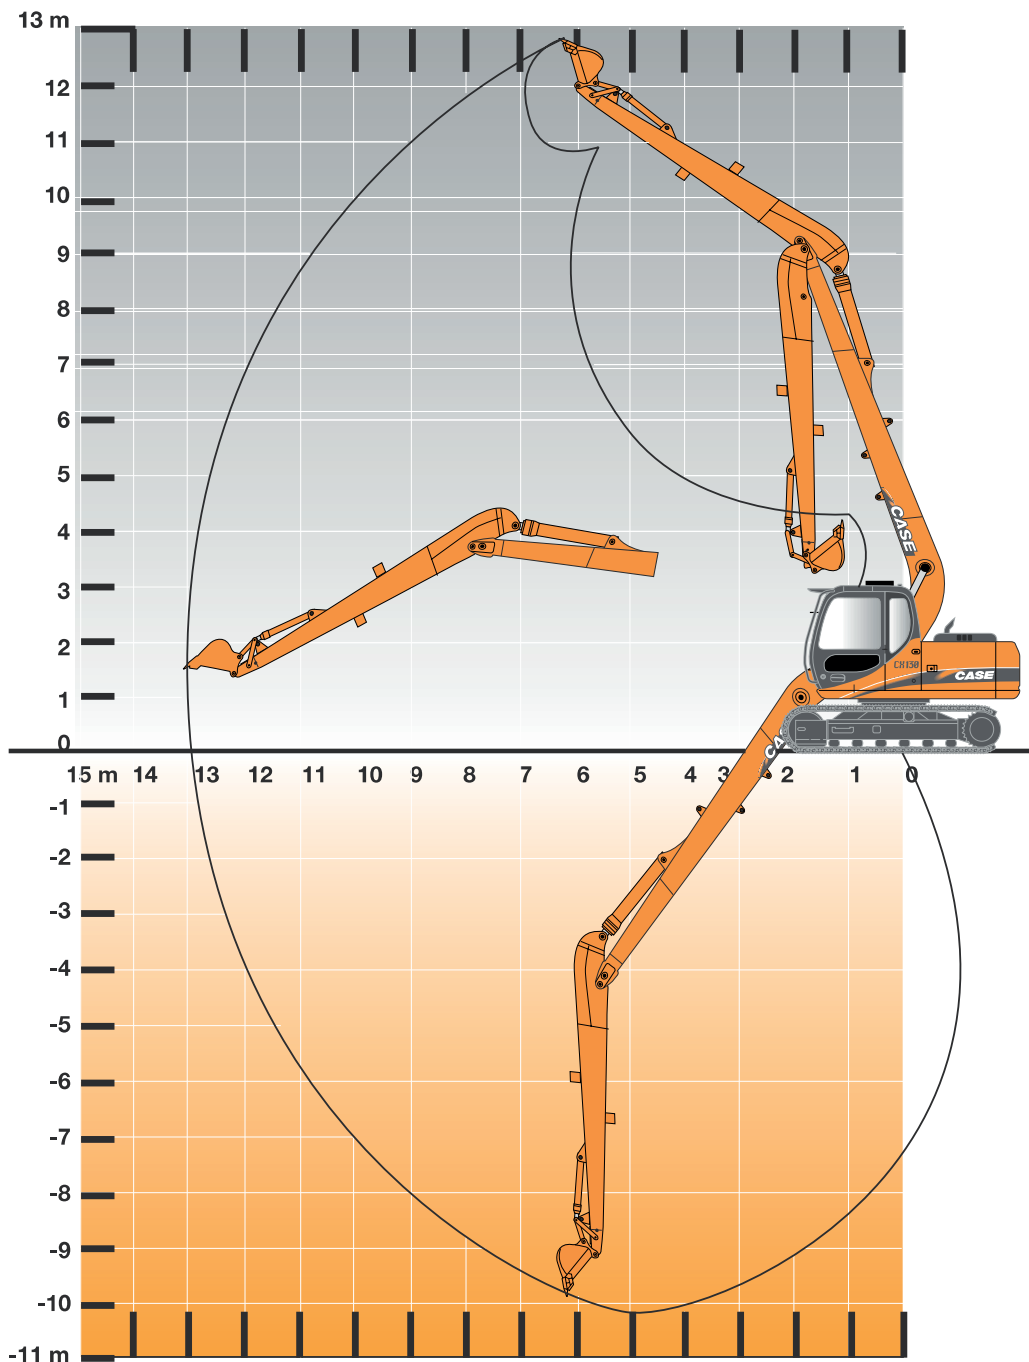

Excavator working radius

...reaching out

CASE CX130 long reach excavator

max outreach 13 m

max dig height 12 m

max dig depth 10.1 m

Working range subject to bucket used and type of application. For further information visit our website